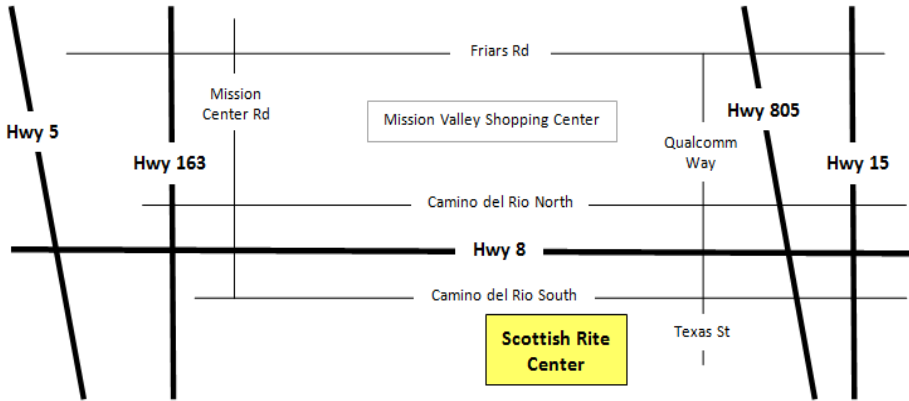

New Meeting Location for Bi-Monthly HSSD Programs

Scottish Rite Center
1895 Camino del Rio South
Mission Valley

Directions:

- East or West on Hwy. 8
- South on Texas (Qualcomm/Texas exit)
- Right on Camino del Rio South